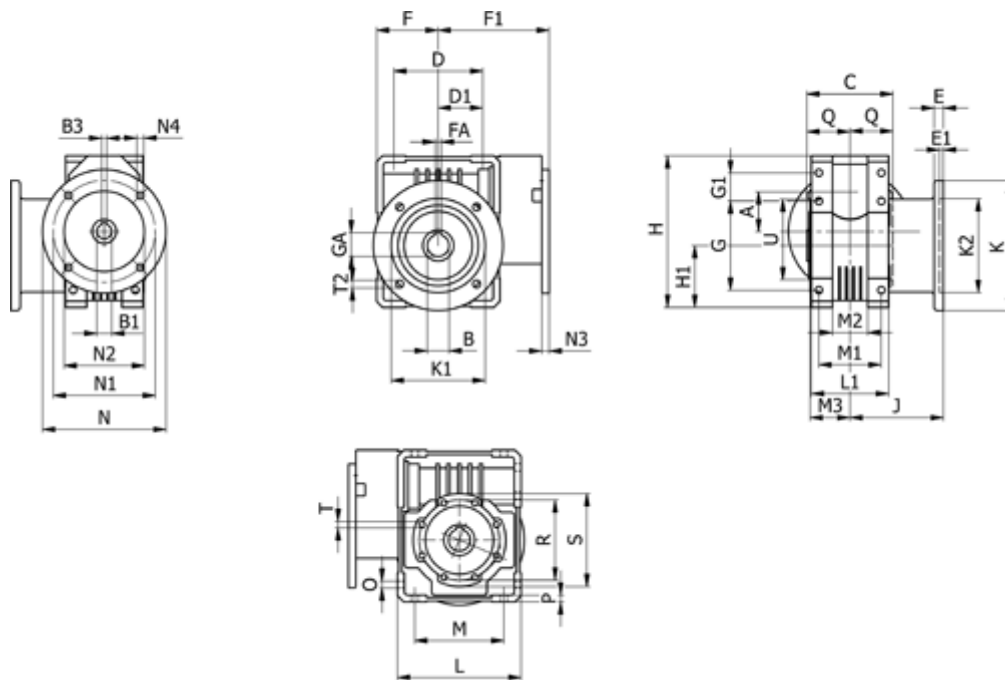

Data Sheet

Article number: 392108630042010

Description: Worm gear
WR 86-UF2-300-63B5, without lubrication

Measures

A = 86.90	E = 15	H = 245.5	M = 126	N4 = M8x10	U = 110
B = 35	E1 = 6	H1 = 100.0	M1 = 115	O = 11.5	
B1 E7 = 14	F = 100	J = 151.0	M2 = 95	P = 11	
B2 = 16.3	F1 = 168	K = 210	M3 = 10	Q = 45	
B3 H9 = 5	FA = 10	K1 = 176	N = 140	R = 130	
C = 140	G = 144	K2 = 152	N1 = 130	S = 150	
D = 144.0	G1 = 45.5	L = 65	N2 = 110	T = M10x18	
D1 = 72.0	GA = 38.3	L1 = 144	N3 = 11.0	T2 = 12.5	